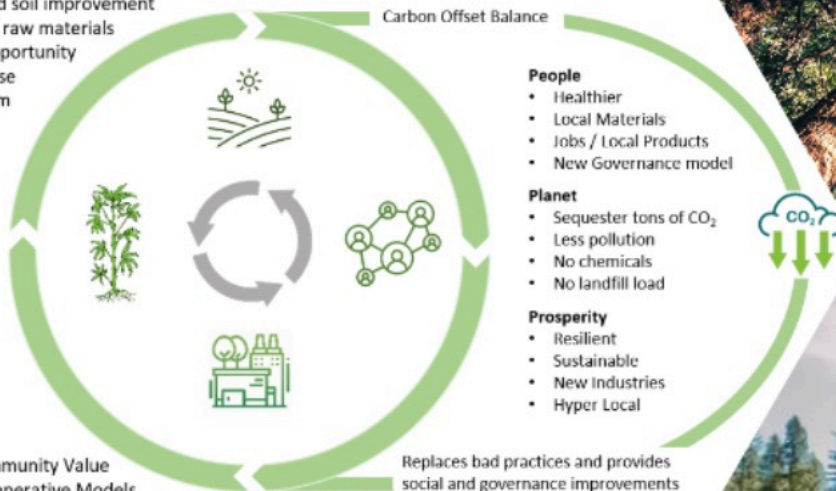

Living future

Join us in building the society of tomorrow. With global ecological standards, local employment and meaningful future impact.

www.SpaceofLiving.com

Natural resources

In an ideal world, there is no waste. As raw materials are reused until they become food for new materials.

The structural building code allows to build different styles and sizes on the developed shells, ranging from 30 to 300 square meters in surface, all to customer wishes.

Conscious Society

Natural Cycles

As trees grow, rivers flow and seeds blossom, the cycles of nature are ever lasting.

These cycles saw the daylight before us and will see it after us.

Land Use

- Land re-use and soil improvement
- Local source of raw materials
- Educational Opportunity
- Efficient land use
- New Jobs - Farm

People

- Healthier
- Local Materials
- Jobs / Local Products
- New Governance model

Planet

- Sequester tons of CO₂
- Less pollution
- No chemicals
- No landfill load

Prosperity

- Resilient
- Sustainable
- New Industries
- Hyper Local